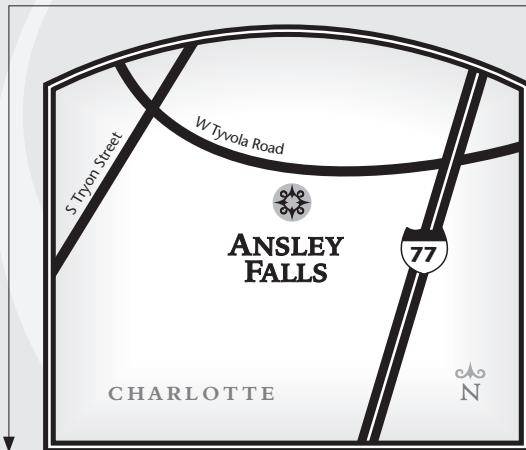

ANSLEY FALLS

APARTMENT HOMES

Anasley Falls, located in beautiful Charlotte, North Carolina, provides a wonderful escape from the ordinary. Experience extraordinary style, easy convenience, impeccable landscaping, resort-style amenities, and professional management, all in these luxurious and spacious apartments. Coming home to Anasley Falls is an experience and reward you deserve. Indulge yourself.

CALL US TODAY FOR MORE INFORMATION.
Tel: 704.521.1093 · Fax: 704.521.1094
www.ansleyfalls.com

DIRECTIONS

6310 Anasley Falls Drive · Charlotte, NC 28217

From I-77, take the Tyvola Road Exit (#5) and travel west. Anasley Falls will be a half mile ahead on your left.