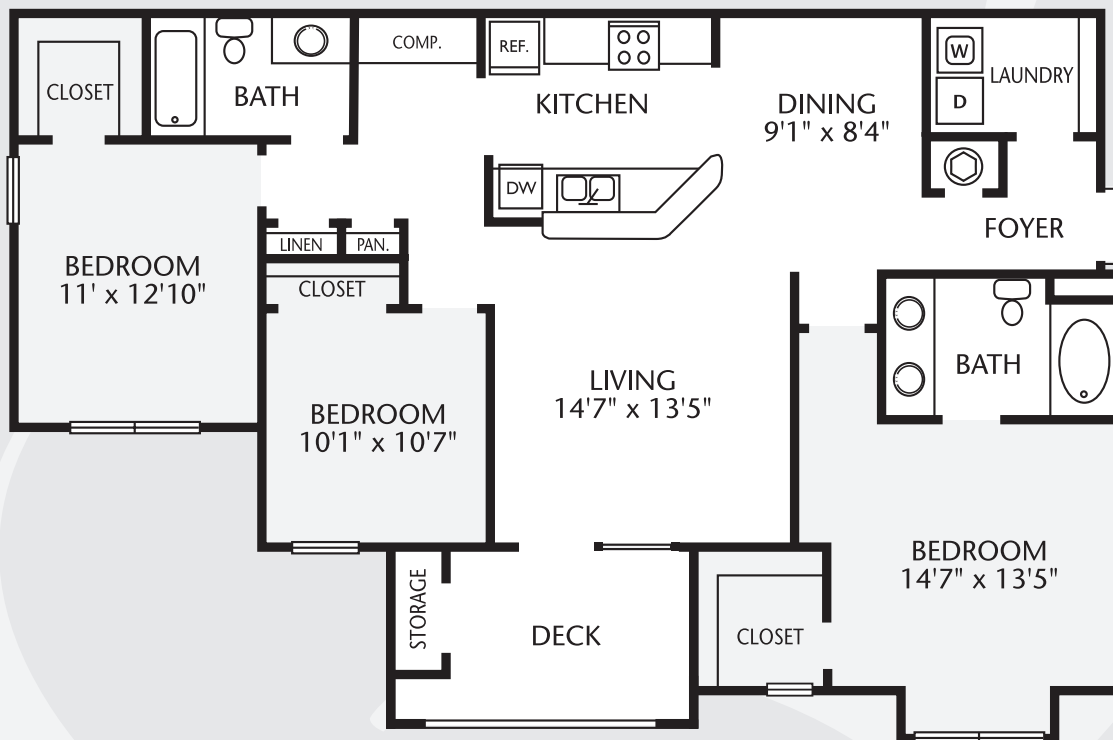

ANSLEY FALLS

APARTMENT HOMES

C1 THE ASHFORD

approximate square feet **1305**

3 Bedrooms & 2 Baths

6310 Ansel Falls Drive · Charlotte, NC 28217 · Tel: 704.521.1093 · Fax: 704.521.1094 www.AnsleyFalls.com

Features and floor plans may vary by location.