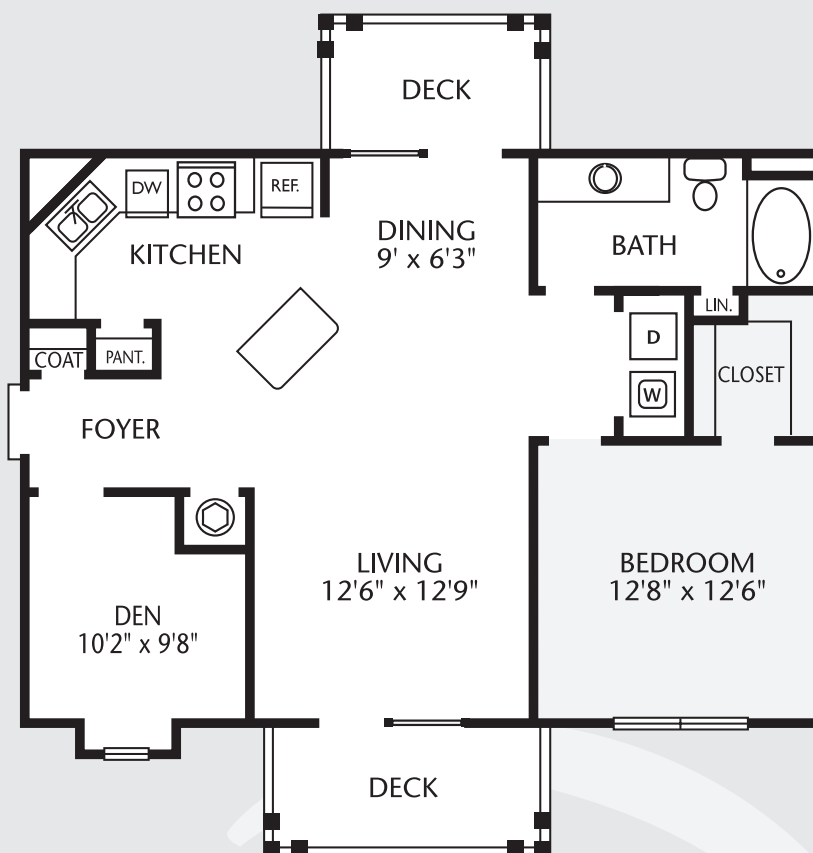

ANSLEY FALLS

APARTMENT HOMES

G1 THE HABERSHAM

approximate square feet **943**

1 Bedroom & 1 Bath

6310 Ansley Falls Drive · Charlotte, NC 28217 · Tel: 704.521.1093 · Fax: 704.521.1094 www.AnsleyFalls.com

Features and floor plans may vary by location.