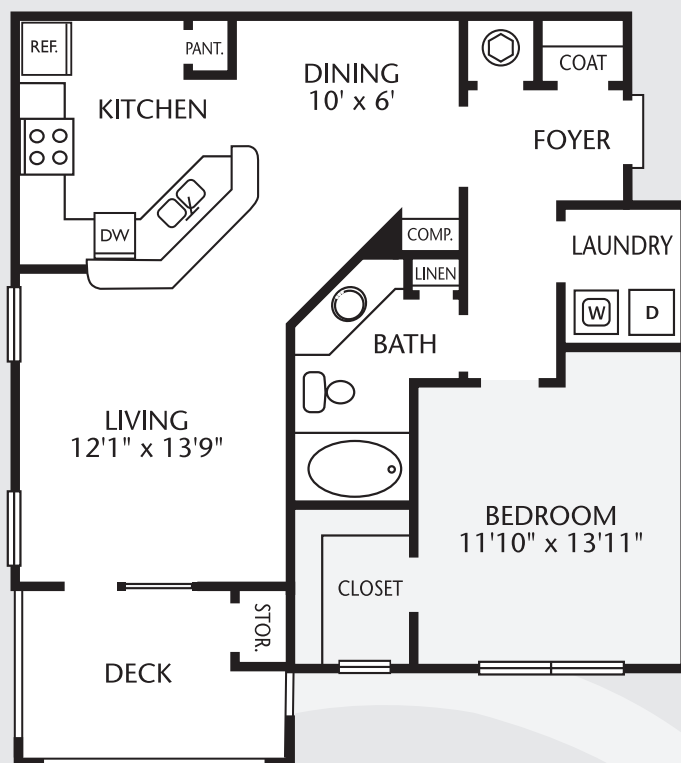

ANSLEY FALLS

APARTMENT HOMES

A2 THE HIGHLAND

approximate square feet **826**

1 Bedroom & 1 Bath

924 sq. ft. with sunroom option

6310 Ansley Falls Drive · Charlotte, NC 28217 · Tel: 704.521.1093 · Fax: 704.521.1094 www.AnsleyFalls.com

Features and floor plans may vary by location.

Developed by
HATHAWAY PROPERTIES, INC.