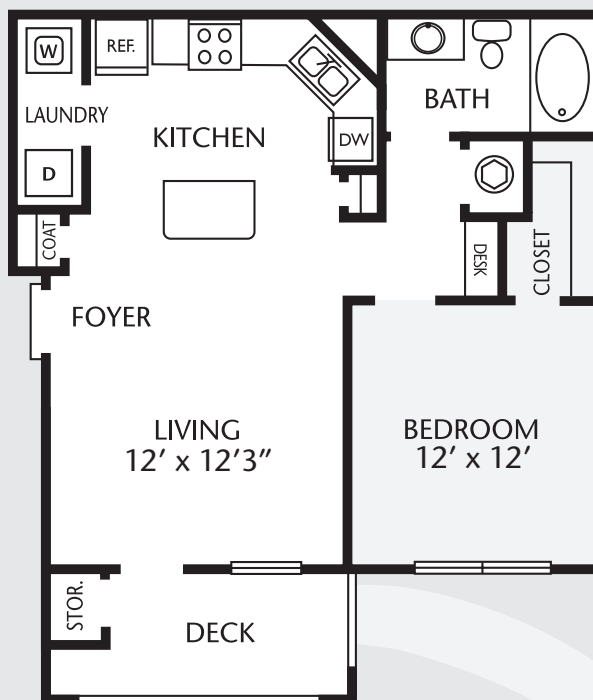

## A1 THE PIEDMONT

approximate square feet **624**

1 Bedroom & 1 Bath

724 sq. ft. with sunroom option

6310 Ansley Falls Drive · Charlotte, NC 28217 · Tel: 704.521.1093 · Fax: 704.521.1094 [www.AnsleyFalls.com](http://www.AnsleyFalls.com)